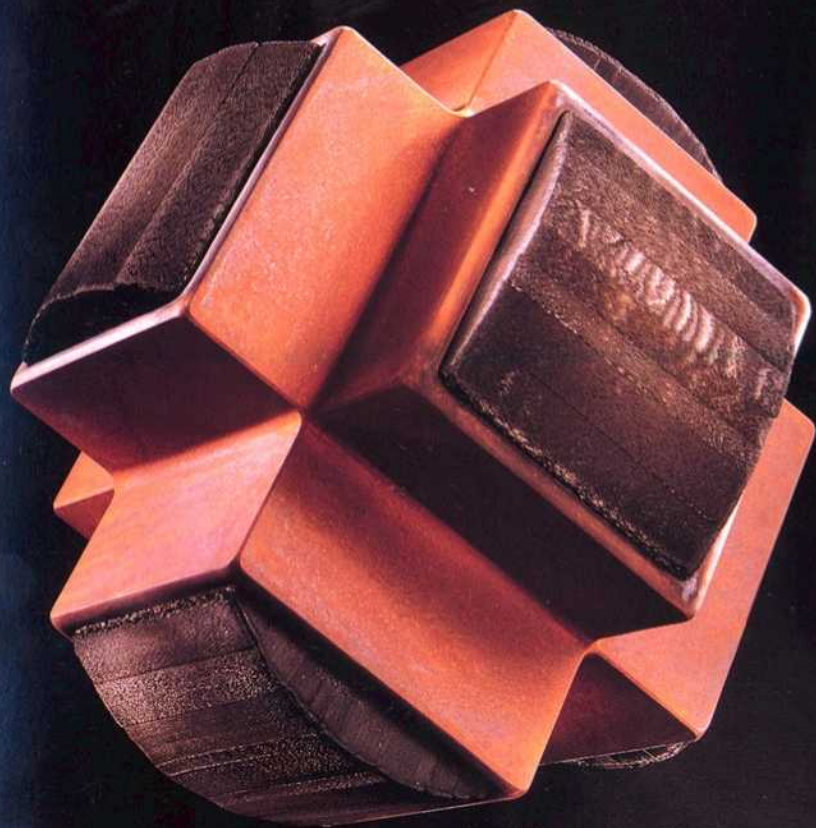

Pith, 1995
Iron, books
18" x 18" x 18"

Quoin, 1995
Wood, iron, books
28" x 28" x 14"

TOM JOYCE

PYROPHYTE*

New Sculpture

JULY 14 THROUGH AUGUST 7, 1995

* A seed requiring fire scarification to germinate

OPENING RECEPTION:
FRIDAY, JULY 14 5 -7 PM