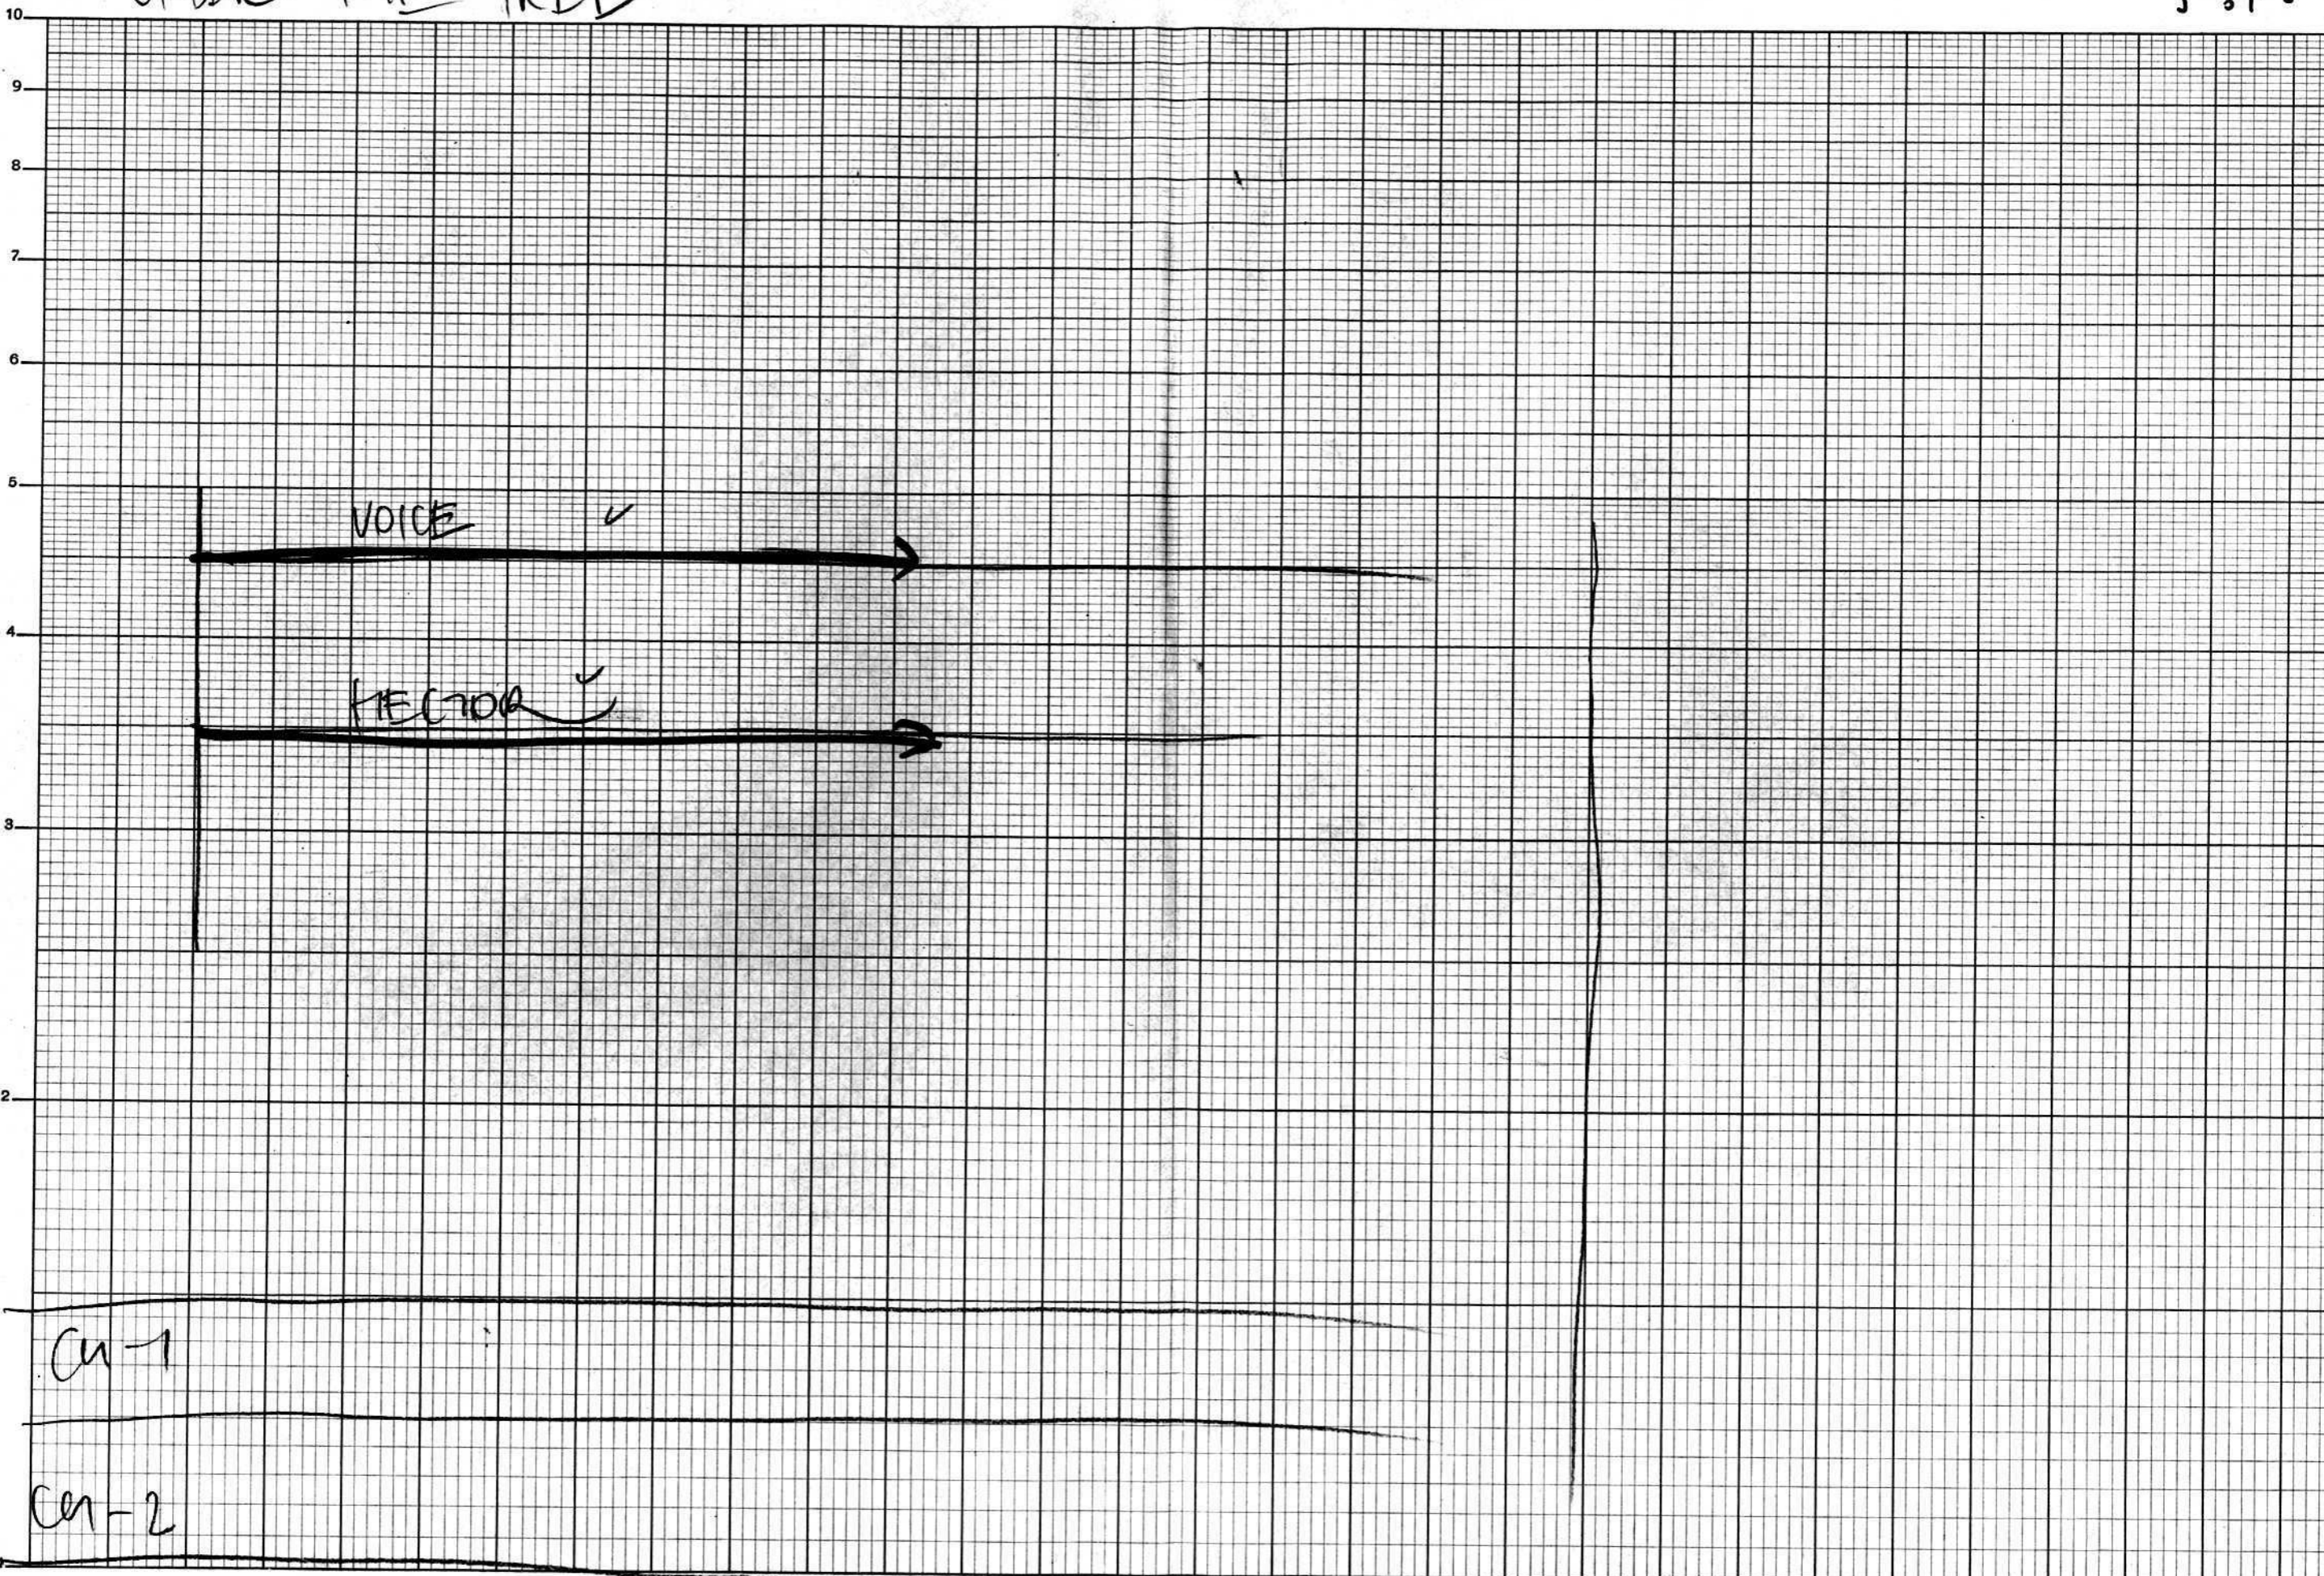

INTERMEZZO + IN CONCERT

358-52L
SEMI-LOGARITHMIC
KEUFFEL & ESSER CO.
MADE IN U.S.A.
1 CYCLE X 180 DIVISIONS

Both CHANNELS

THE COMMISSION + HALLEN'S STORY

K&E SEMI-LOGARITHMIC 358-52L
 KEUFFEL & ESSER CO. MADE IN U.S.A.
 1 CYCLE X 180 DIVISIONS

OVERTURE + DIRECTOR ON LAND

CH
R
TO BE DONE:

ENN
① ADD BEN'S VOICE TO COMPOSE

(ECHO) HEAR

DIRECTOR

VOICE (ECHO)

AMB. INTERCUTS AUX

BOTH

KE
SEMI-LOGARITHMIC
KEUFFEL & ESSER CO. MADE IN U.S.A.
1 CYCLE X 160 DIVISIONS

SEMI-LOGARITHMIC 358-52L KEUFFEL & ESSER CO. MADE IN U.S.A. 1 CYCLE X 100 DIVISIONS

47