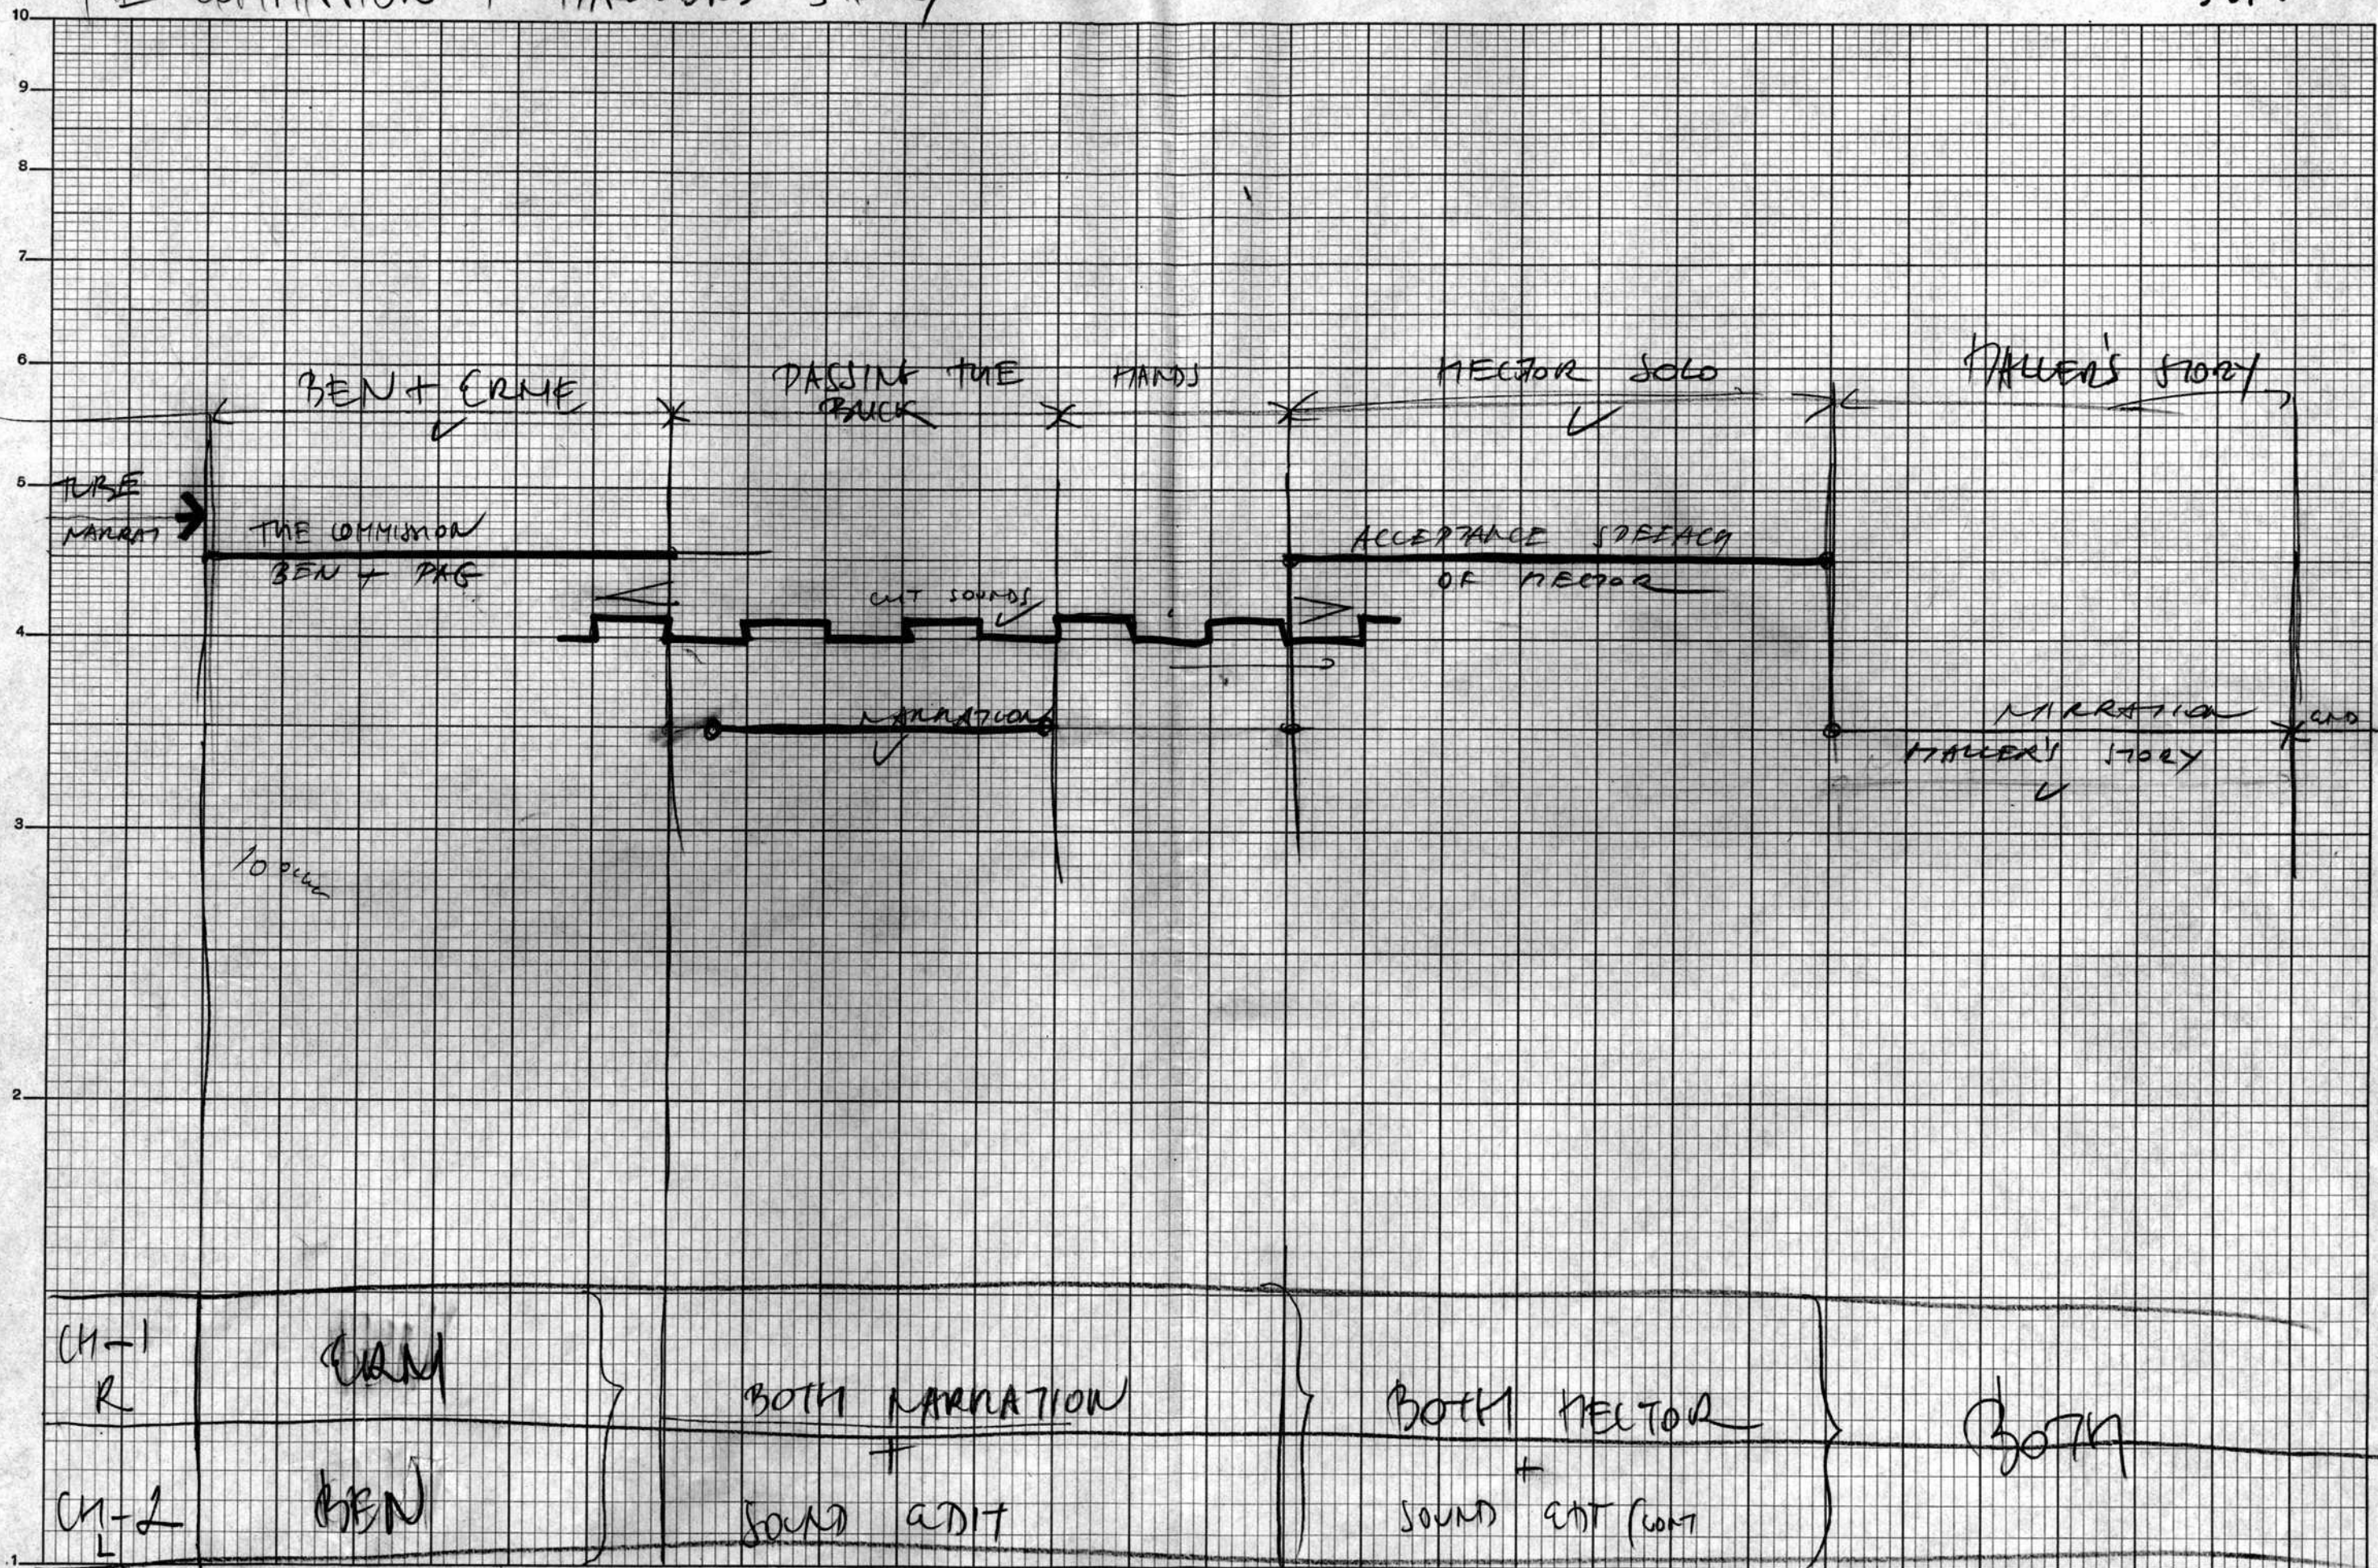

INTERMEZZO + IN CONCERT

358-52L
SEMI-LOGARITHMIC
KEUFFEL & ESSER CO.
MADE IN U.S.A.
1 CYCLE X 180 DIVISIONS

Both CHANNELS

THE COMMISSION + HALLEN'S STORY

K&E SEMI-LOGARITHMIC 358-52L
 KEUFFEL & ESSER CO. MADE IN U.S.A.
 1 CYCLE X 180 DIVISIONS

OVERTURE + DIRECTOR ON LAND

CH
R
TO BE DONE:

ENN
① ADD BEN'S VOICE TO COMPOSE

(ECHO) HEAR

DIRECTOR

VOICE (ECHO)

AMB. INTERCUTS AUX

BOTH

KE
SEMI-LOGARITHMIC
KEUFFEL & ESSER CO. MADE IN U.S.A.
1 CYCLE X 160 DIVISIONS

SEMI-LOGARITHMIC 358-52L KEUFFEL & ESSER CO. MADE IN U.S.A. 1 CYCLE X 100 DIVISIONS

47