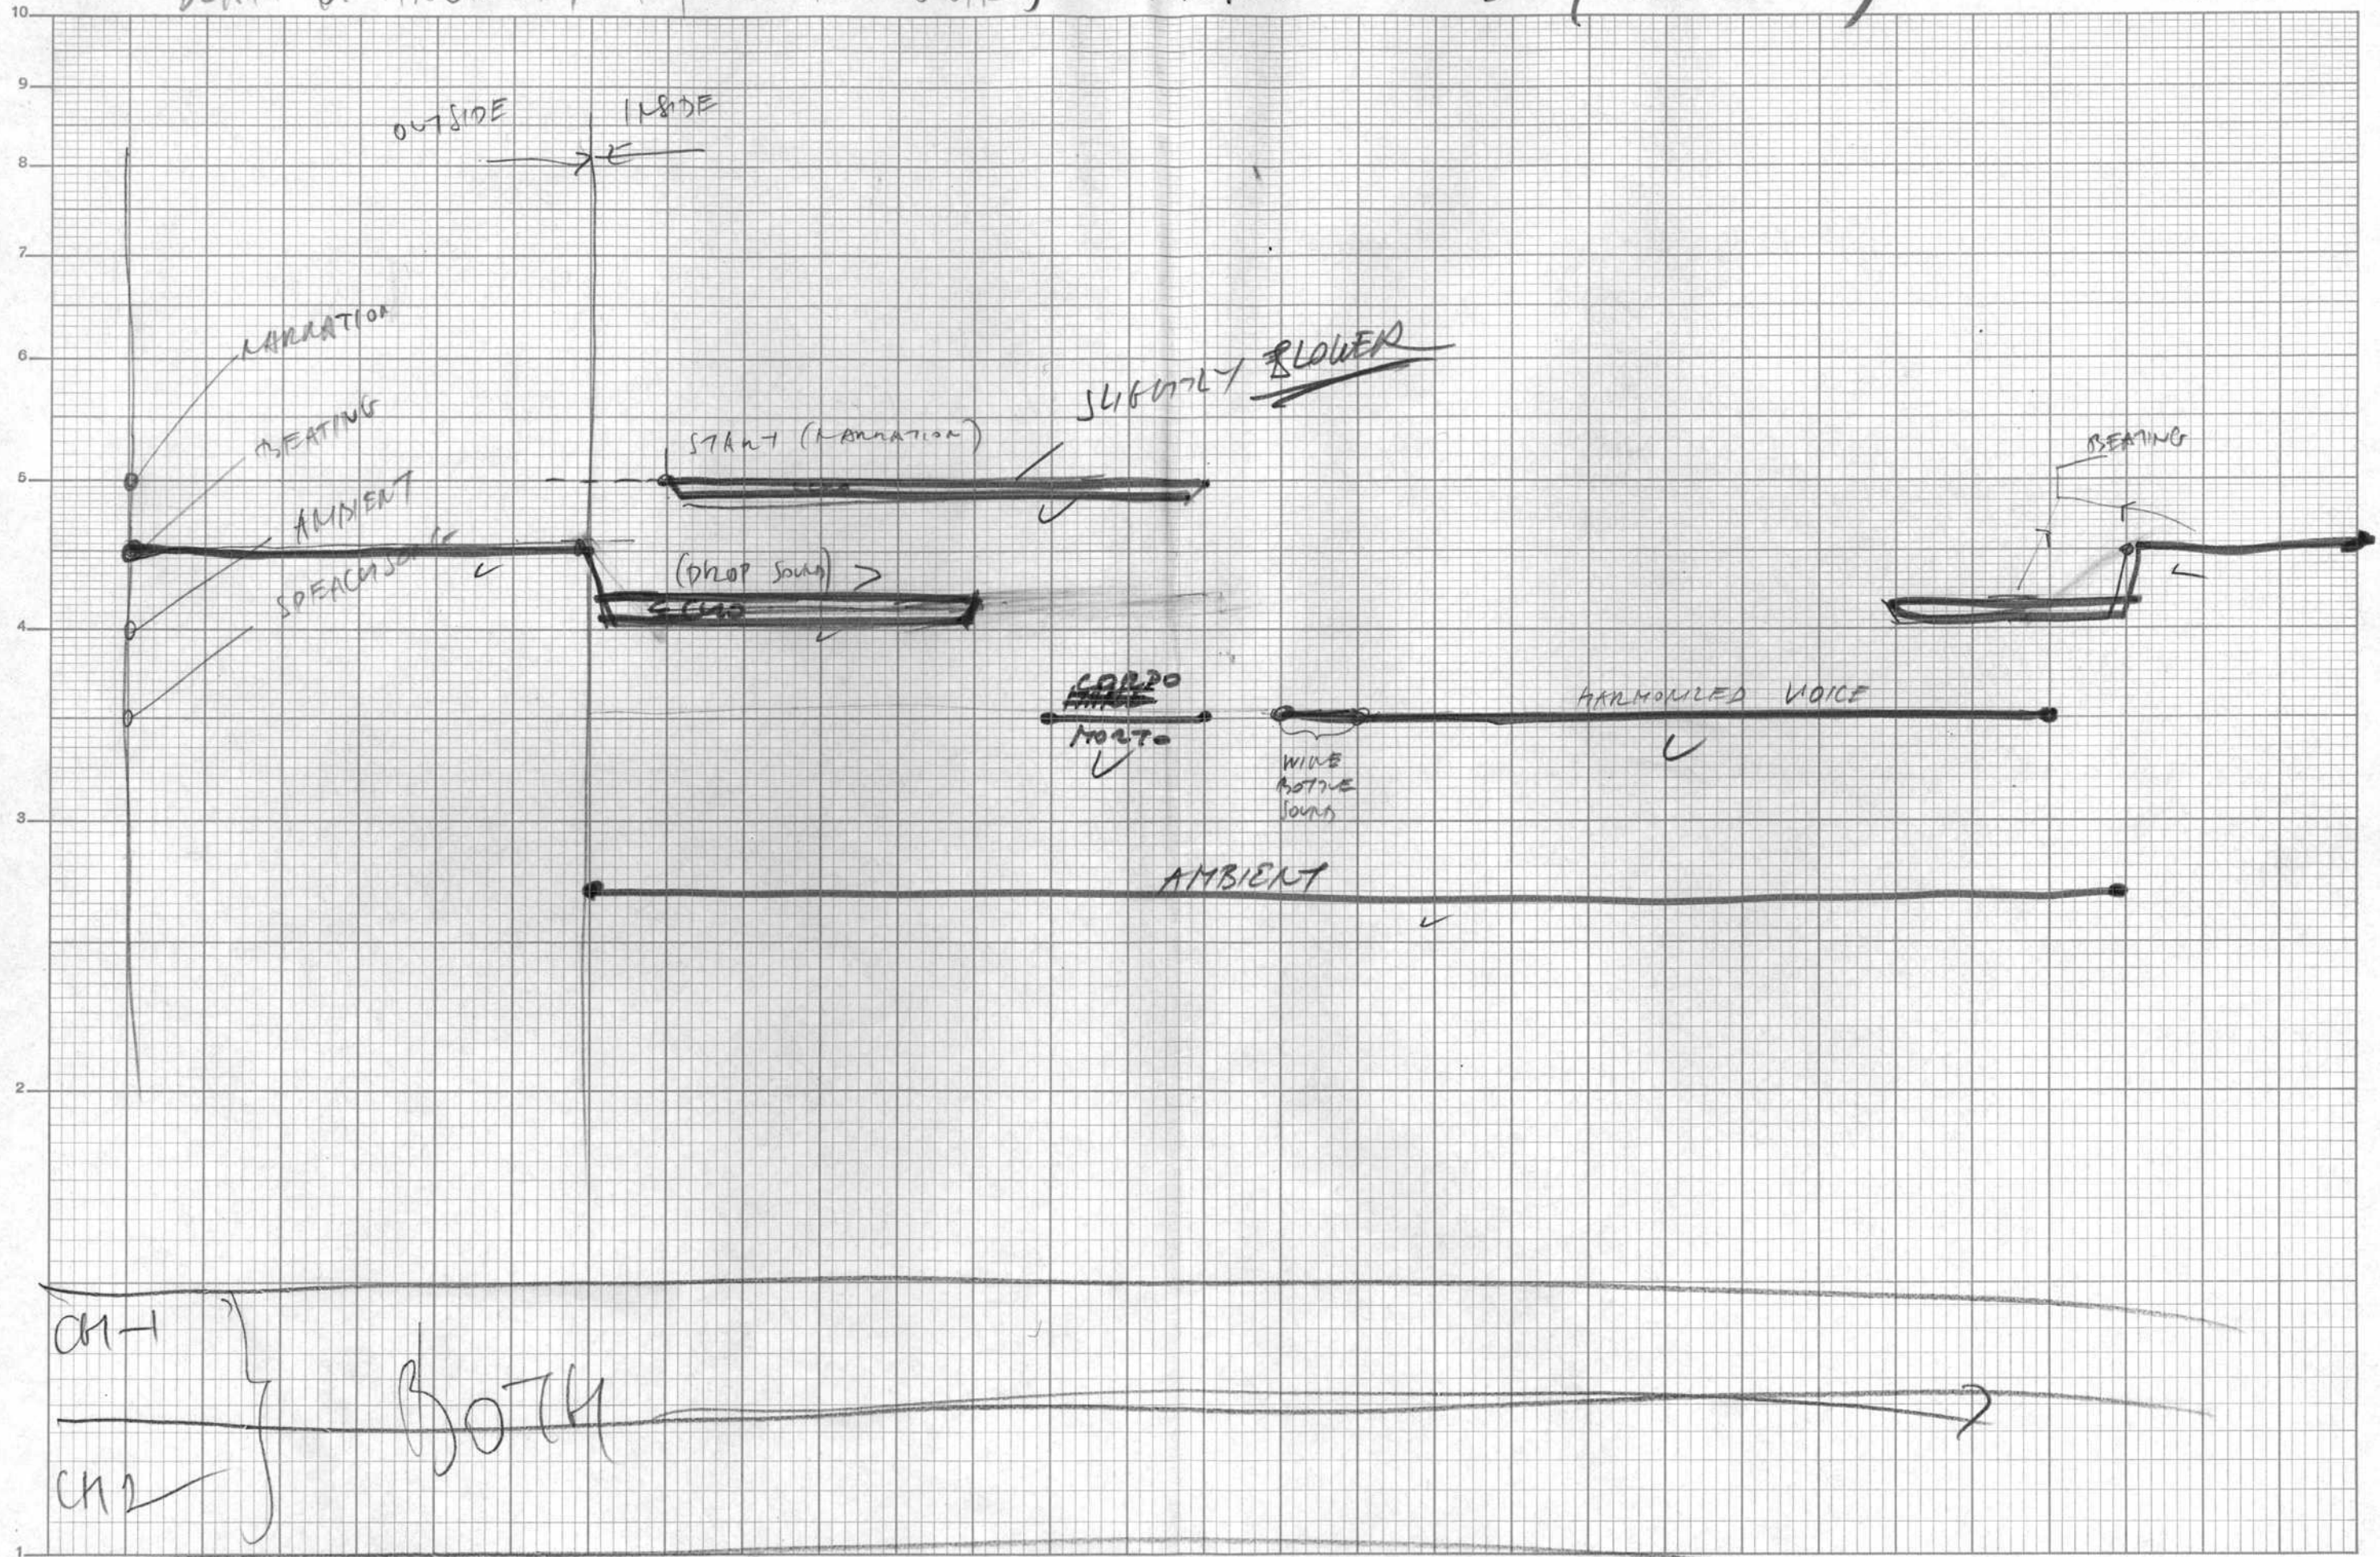

INTERMEZZO + IN CONCERT

358-52L
SEMI-LOGARITHMIC
KEUFFEL & ESSER CO.
MADE IN U.S.A.
1 CYCLE X 180 DIVISIONS

Both CHANNELS

THE COMMISSION + HALLEN'S STORY

K&E SEMI-LOGARITHMIC 358-52L
 KEUFFEL & ESSER CO. MADE IN U.S.A.
 1 CYCLE X 180 DIVISIONS

OVERTURE + DIRECTOR ON LAND

CH
R
TO BE DONE:

ENN
① ADD BEN'S VOICE TO COMPOSE

(ECHO) HEAR

DIRECTOR

VOICE (ECHO)

AMB. INTERCUTS AUX

BOTH

KE
SEMI-LOGARITHMIC
KEUFFEL & ESSER CO. MADE IN U.S.A.
1 CYCLE X 160 DIVISIONS

SEMI-LOGARITHMIC 358-52L KEUFFEL & ESSER CO. MADE IN U.S.A. 1 CYCLE X 100 DIVISIONS

47