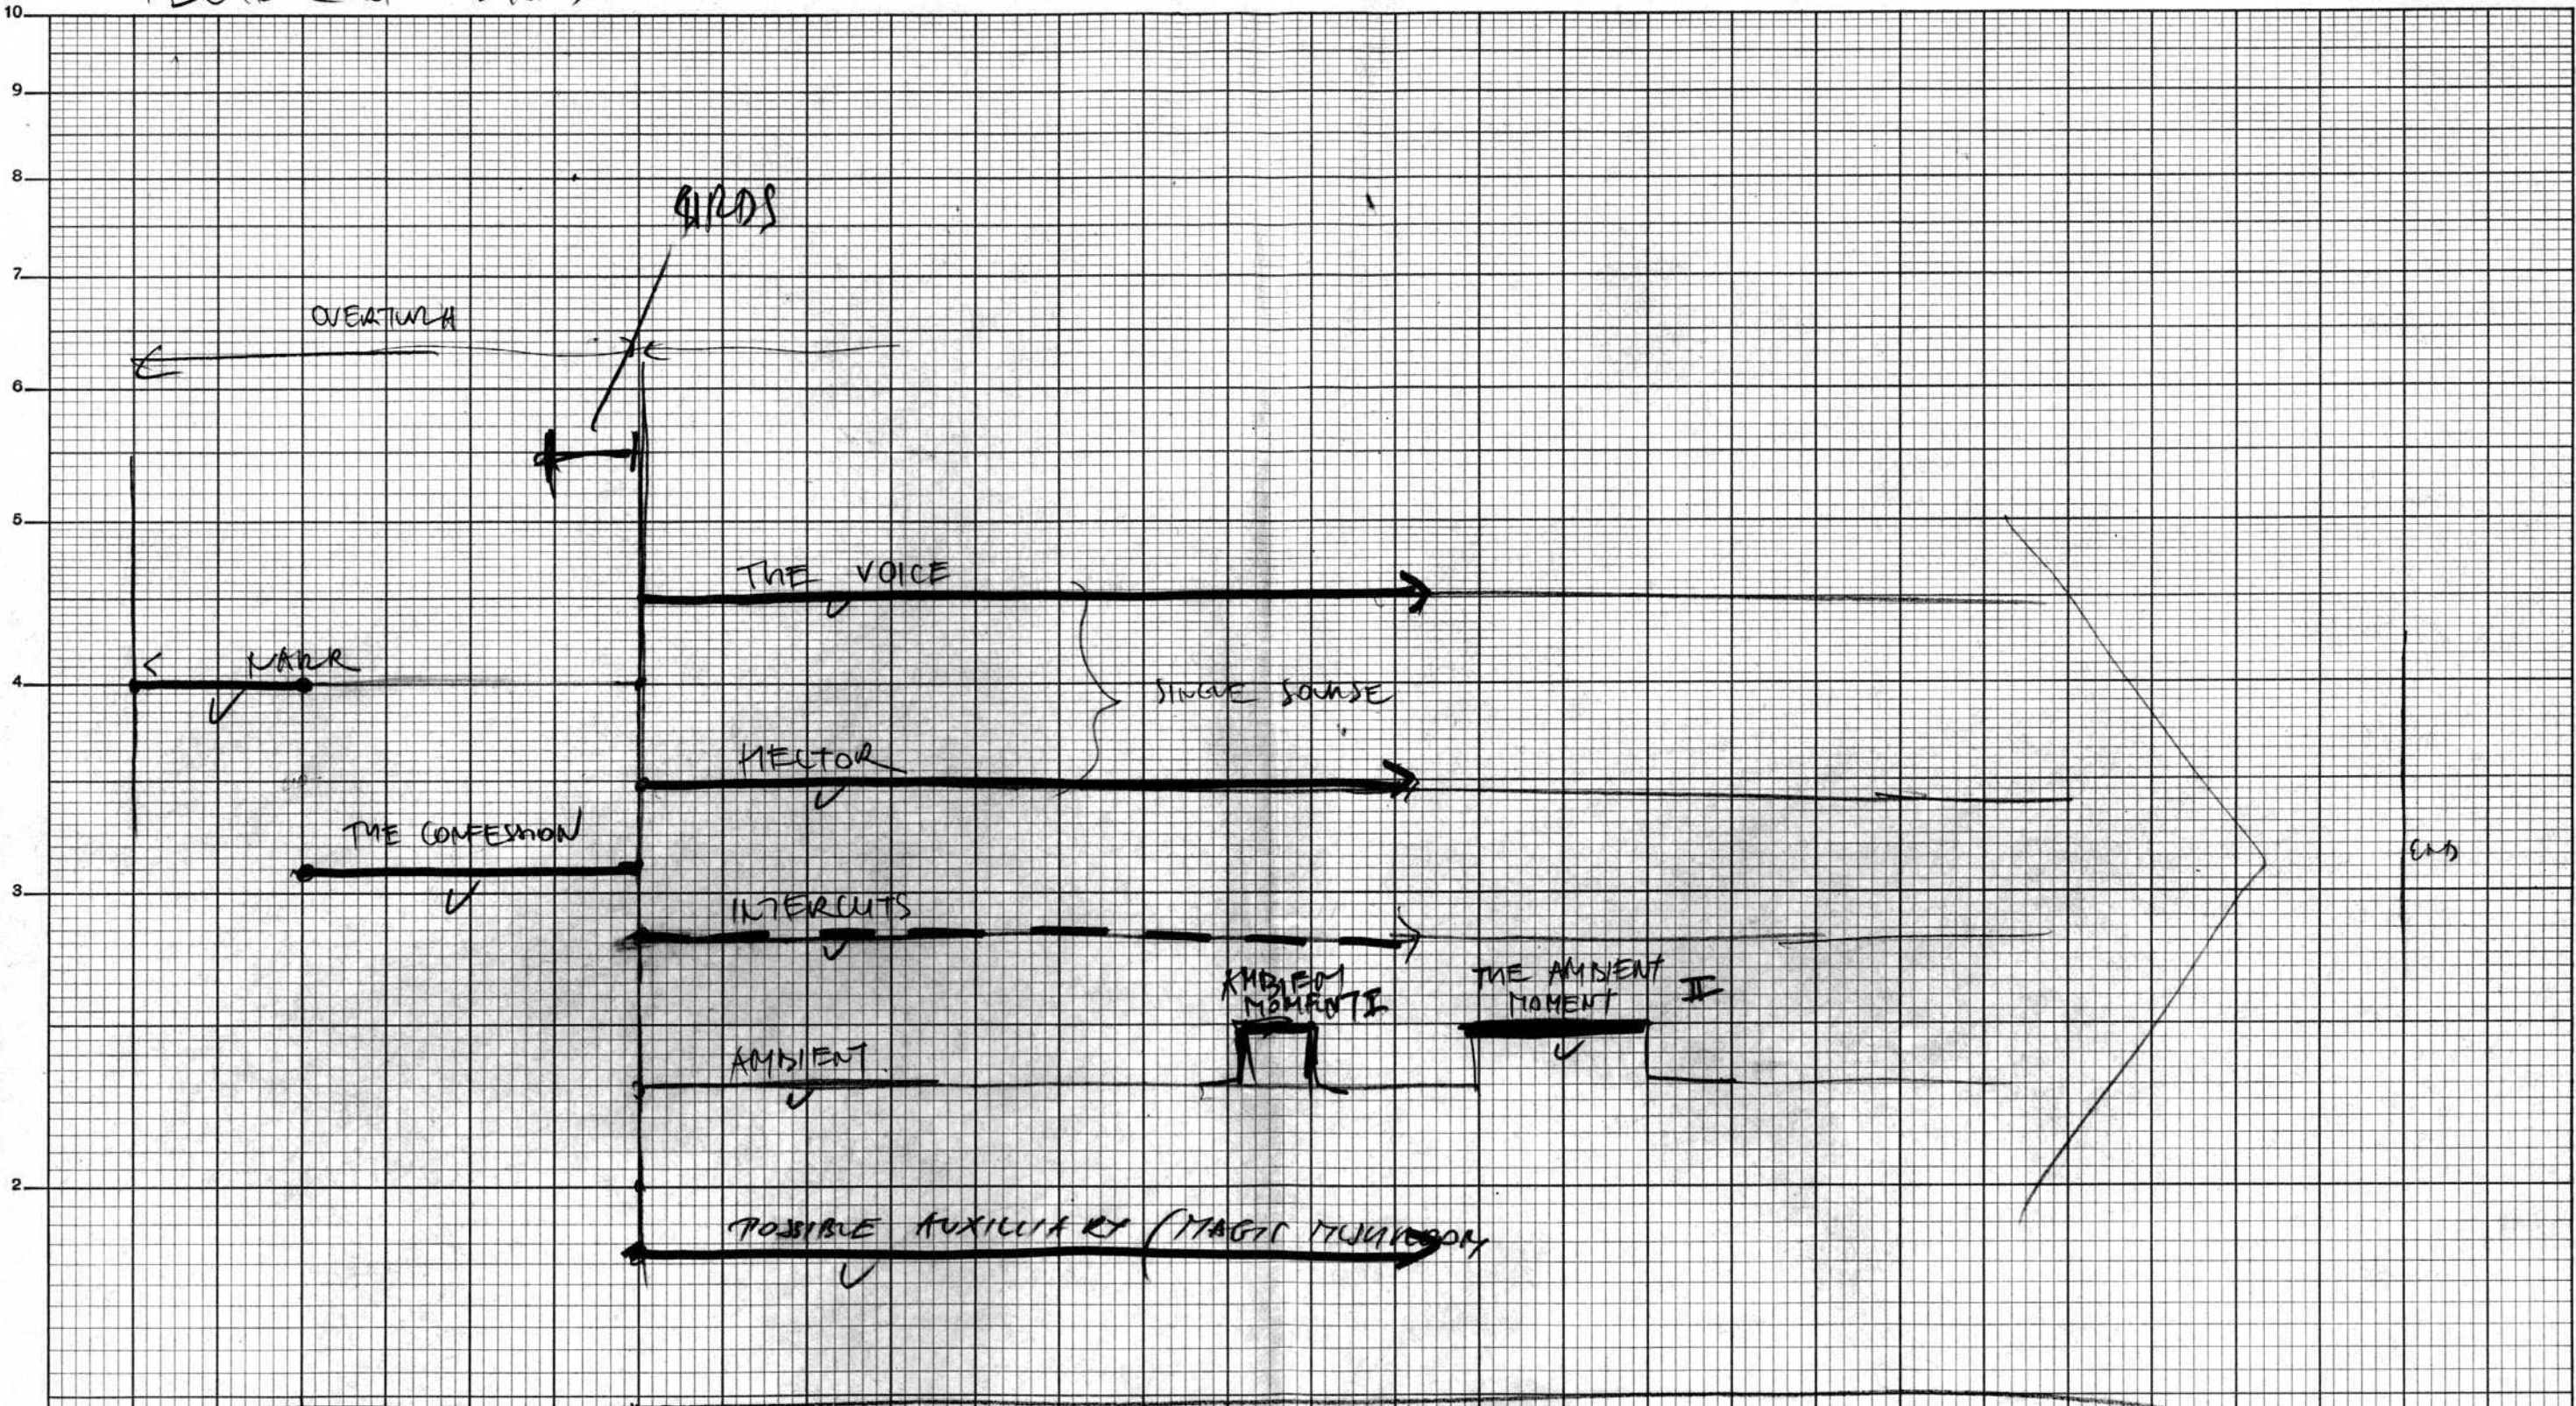

INTERMEZZO + IN CONCERT

358-52L
SEMI-LOGARITHMIC
KEUFFEL & ESSER CO.
MADE IN U.S.A.
1 CYCLE X 180 DIVISIONS

Both CHANNELS

THE COMMISSION + HALLEN'S STORY

K&E SEMI-LOGARITHMIC 358-52L
 KEUFFEL & ESSER CO. MADE IN U.S.A.
 1 CYCLE X 180 DIVISIONS

OVERTURE + DIRECTOR ON LAND

CH
R
TO BE DONE:

ENN
① ADD BEN'S VOICE TO COMPOSE

(ECHO) HEAR

DIRECTOR

VOICE (ECHO)

AMB. INTERCUTS AUX

BOTH

KE
SEMI-LOGARITHMIC
KEUFFEL & ESSER CO. MADE IN U.S.A.
1 CYCLE X 160 DIVISIONS

SEMI-LOGARITHMIC 358-52L KEUFFEL & ESSER CO. MADE IN U.S.A. 1 CYCLE X 100 DIVISIONS

47