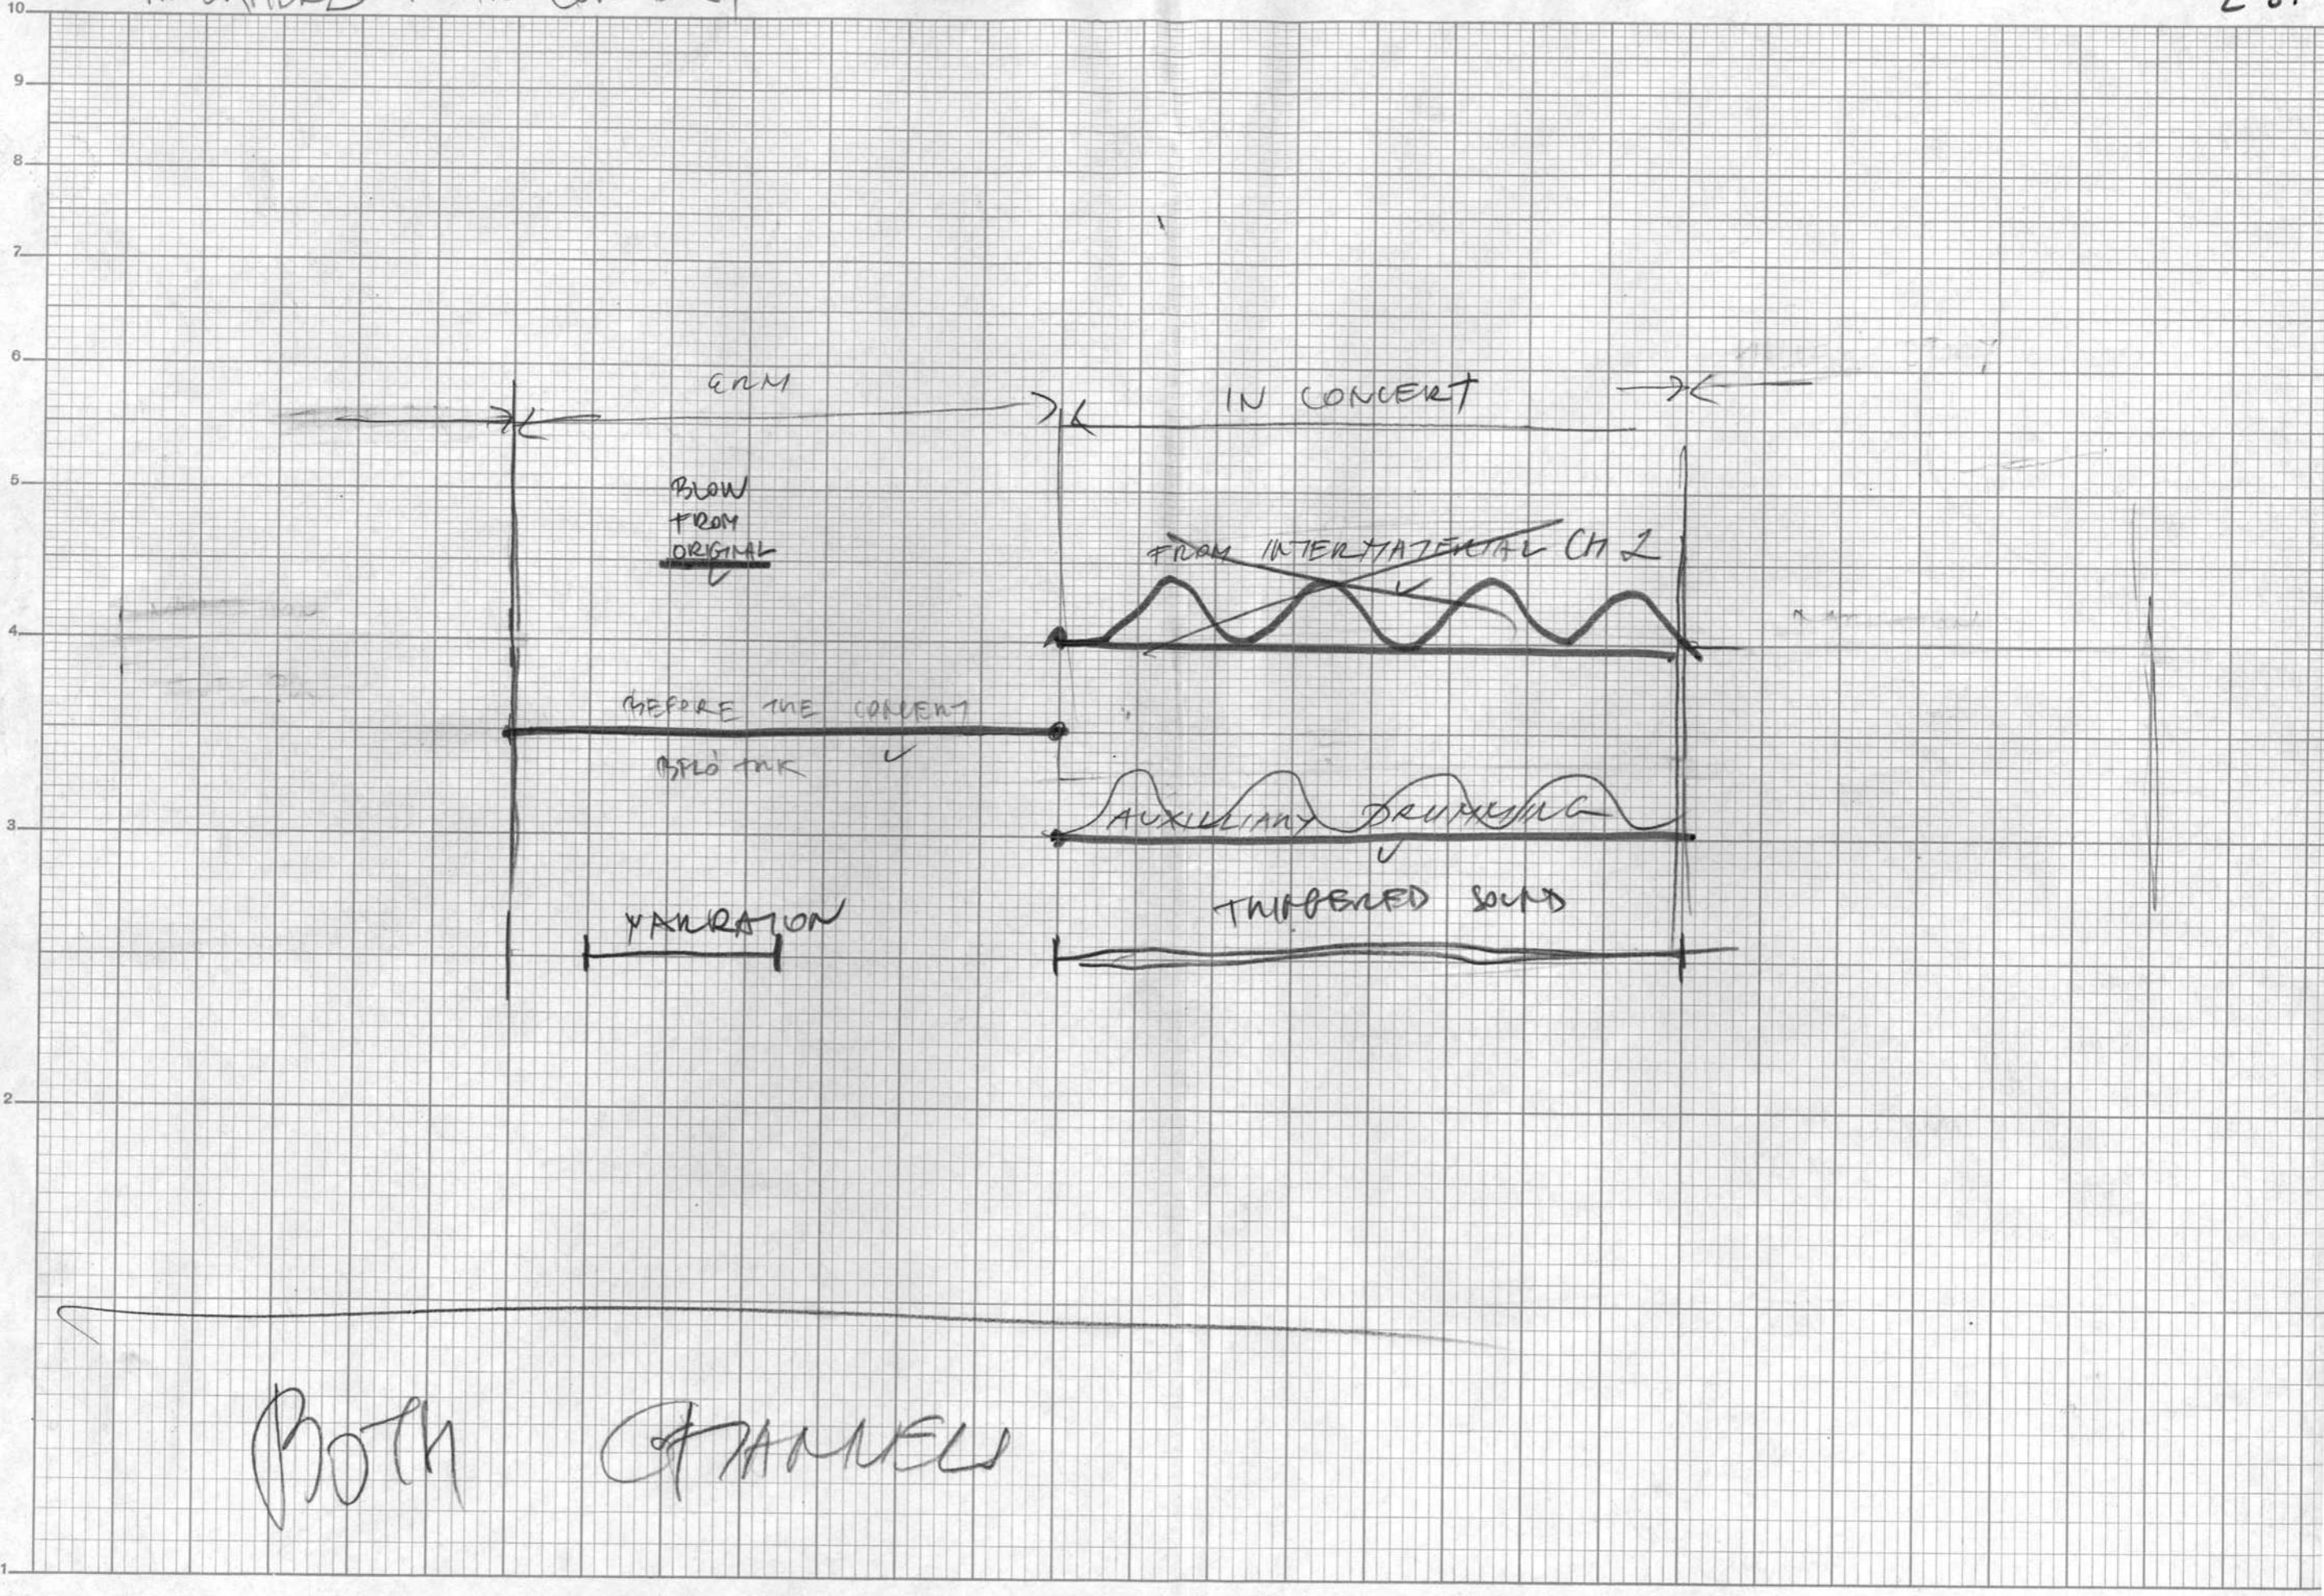

INTERMEZZO + IN CONCERT

358-52L
SEMI-LOGARITHMIC
KEUFFEL & ESSER CO.
MADE IN U.S.A.
1 CYCLE X 180 DIVISIONS

Both CHANNELS

THE COMMISSION + HALLEN'S STORY

K&E SEMI-LOGARITHMIC 358-52L
 KEUFFEL & ESSER CO. MADE IN U.S.A.
 1 CYCLE X 180 DIVISIONS

OVERTURE + DIRECTOR ON LAND

CH
R
TO BE DONE:

ENN
① ADD BEN'S VOICE TO COMPOSE

(ECHO) HEAR

DIRECTOR

VOICE (ECHO)

AMB. INTERCUTS AUX

BOTH

KE
SEMI-LOGARITHMIC
KEUFFEL & ESSER CO. MADE IN U.S.A.
1 CYCLE X 160 DIVISIONS

SEMI-LOGARITHMIC 358-52L KEUFFEL & ESSER CO. MADE IN U.S.A. 1 CYCLE X 100 DIVISIONS

47